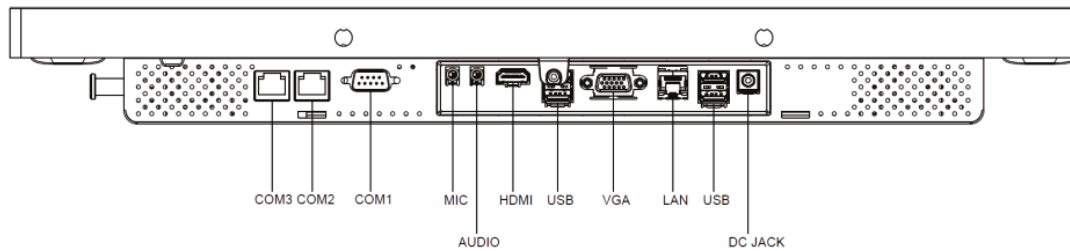

Technical Specification

Cielo 22" Panel PC

Motherboard	Processor	Intel Celeron J1900 (Baytrail)
	RAM	1 x DDR3 SO-DIMM 2GB (8GB max)
	Storage	128GB SSD
	Graphic Engine	Intel HD Graphics
Touch Panel	Screen Size/Type	21.5" Diagonal TFT Panel
	Touch Screen	P-CAP
	Brightness	225 nits
	Resolution	1920 x 1080
I/O Ports	USB	2 x Dual USB (1 x Dual USB2.0, 1 x Dual USB3.0)
	Serial	3 x COM (1 x DB9, 2 x RJ45)
	LAN	1 x RJ45 for 10/100/1000Mbps LAN
	Video	1 x VGA, 1 x HDMI
	DC Jack	12V DC In
Audio	Internal Speaker	1 x 1W
Power	Power Adapter	90W (12V / 7.5A) External Power Supply
Environment	Operating Temperature	0°C ~ 35°C
	Storage Temperature	-20°C ~ 60°C
	Operating Humidity	20% ~ 80%
	Storage Humidity	10% ~ 90% (Non-condensing)
Weight and Dimensions	Weight (kg)	7.8kg
	Dimensions (W x H x D)	517 x 352 x 219mm
Operating Systems	Supported OS	Windows 7, Windows 8.1 and Windows 10

Features and Accessories

Box Technologies Head Office
T: +44 (0) 1844 264 000
E: sales@boxtechnologies.com

Box Technologies Sweden
T: +46 (0) 8 120 80 320
E: sales@boxtechnologies.se

Box Technologies Norway
T: +47 22 18 26 35
E: sales@boxtechnologies.se