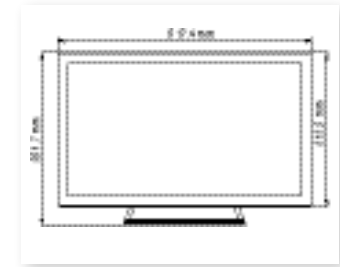

## Cielo 22" Panel PC

Motherboard	Processor	Intel Celeron J1900 (Baytrail)
	RAM	1 x DDR3 SO-DIMM 2GB (8GB max)
	Storage	128GB SSD
	Graphic Engine	Intel HD Graphics
Touch Panel	Screen Size/Type	21.5" Diagonal TFT Panel
	Touch Screen	P-CAP
	Brightness	225 nits
	Resolution	1920 x 1080
I/O Ports	USB	2 x Dual USB (1 x Dual USB2.0, 1 x Dual USB3.0)
	Serial	3 x COM (1 x DB9, 2 x RJ45)
	LAN	1 x RJ45 for 10/100/1000Mbps LAN
	Video	1 x VGA, 1 x HDMI
	DC Jack	12V DC In
Audio	Internal Speaker	1 x 1W
Power	Power Adapter	90W (12V / 7.5A) External Power Supply
Environment	Operating Temperature	0°C ~ 35°C
	Storage Temperature	-20°C ~ 60°C
	Operating Humidity	20% ~ 80%
	Storage Humidity	10% ~ 90% (Non-condensing)
Weight and Dimensions	Weight (kg)	7.8kg
	Dimensions (W x H x D)	517 x 352 x 219mm
Operating Systems	Supported OS	Windows 7, Windows 8.1 and Windows 10