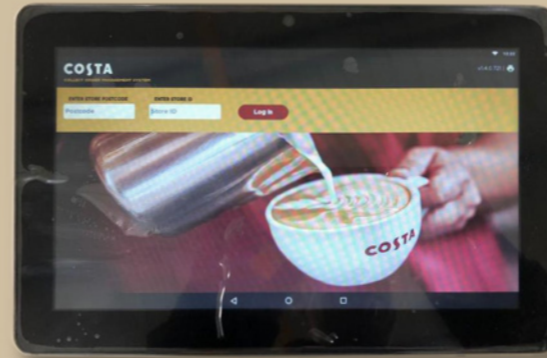

Case study: Powering new sales channels for a global coffee brand

Solutions provided for the project

Professional services

- Gold Image Creation
- Android integration
- MDM selection & integration

KDS hardware selection

- Costa collect KDS – K755 Panel PC, 10" Android with integrated WIFI

Managed services

- Procurement supply chain management

COSTA

Client: Costa Coffee

Project: Costa Collect

Why:

A KDS device fit for a Barista, to deliver orders, smarter, faster and on time.