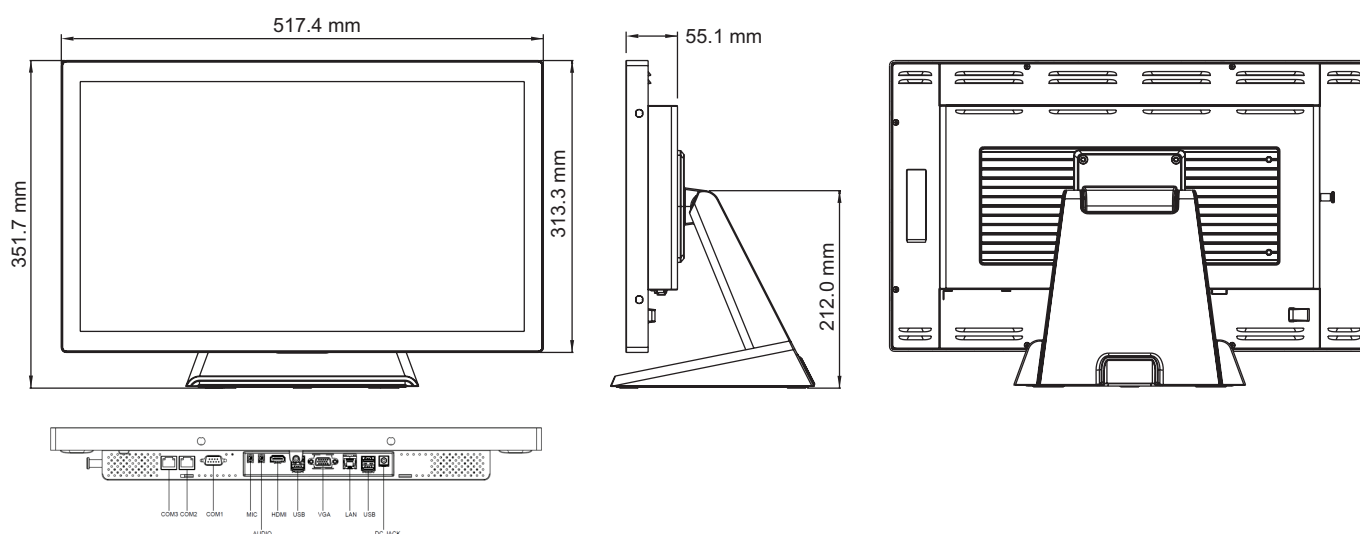

## Features

- Upright design, small footprint - The upright design delivers a sophisticated look which will appeal to high-end environments such as fashion outlets, restaurants, and hotels.
- Brilliant display - Cielo Lite + 22" features a stunning 22" IPS LCD bezel free screen able to display vibrant and sharp content at 1920 x 1080 pixels
- Projected capacitive interface Cielo Lite + 22" utilises a projected capacitive touch interface ensuring exceptional responsiveness and multi-touch capability.
- Features IPS (In-Plane Switching) technology for superior viewing angles and an enhanced touch experience

## Cielo Lite + 22" All-in-One Fanless Terminal

Model	Cielo Lite + 22"
Case Color	Black
Dimensions (including stand)	517.4 (W) X 351.7 (H) X 219.0 (D) mm
Net Weight (Approx.)	7.8 kg
Shipping Weight (Approx.)	10.8 kg
Power Supply	DC 12V 6.67A
CPU ; Cache 2M	Intel Celeron J1900/N2930 Quad Core
BIOS	UEFI
Graphics	Intel HD Graphics
Memory	DDR3 SO-DIMM 2G,(up to 8G DDR3 Memory)
I/O connectors	3 X COM Port (1xDB9;2xRJ45), 2 X Dual USB (1xDual for USB3.0; 1xDual for USB2.0), HDMI & VGA, 1 X RJ45 for 10/100/1000Mbps LAN, 1 X Mic In; 1xLine Out, 12V DC in
LCD Size / Type	21.5" diagonal TFT Panel
Panel Resolution	1920 X 1080 (Max.)
Display Color	16.7M (6 bits + HI-FRC)
Contrast Ratio	3000:1
Brightness (without touch)	250 nits (typical)
(Projected Capacitive)	225 nits (typical)
Response Time	18ms (typical)
Viewing Angle -- Horizontal/ Vertical	178 ° (typical) / 178 ° (typical)
HDD	2.5" Slim HDD SATA II controller 5400rpm, 320 GB (or above)
Audio OUTPUT	1W Speaker / 2 Channel
Temperature - Operating / Storage	0°C ~ +35°C / -20°C ~ +60°C
Humidity - Operating / Storage	20% ~ 80% / 10% ~ 90% (Noncondensing)
Control Key	Power On/Off, Brightness Up/Down
Compliance	TBD (CE, FCC, TUV, UL, CUL) RoHS and IPX1
Touch Technology	Projected Capacitive 10 Points
Touch Interface	USB